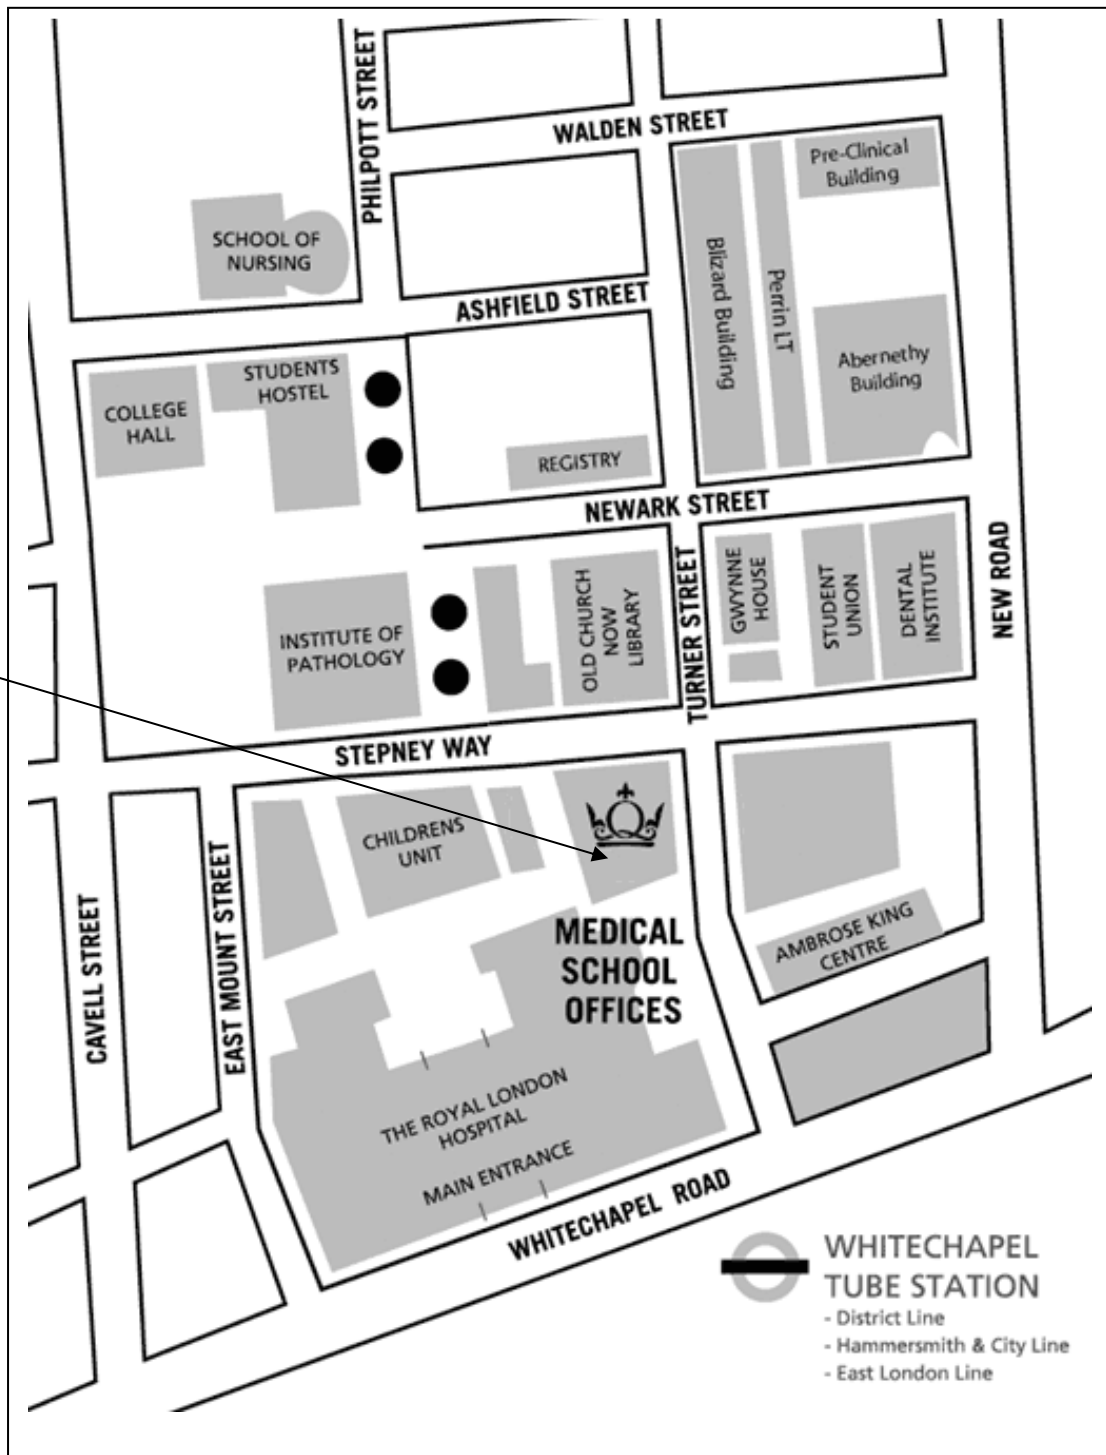

GARROD BUILDING  
(formerly  
Old Medical  
College  
Building)  
Entrance on  
Turner St.

## Whitechapel campus

### Travel information

Nearest station is Whitechapel on Hammersmith and City and District lines.

Buses: 25 / 106 / 254 / 205 stop outside the hospital entrance.